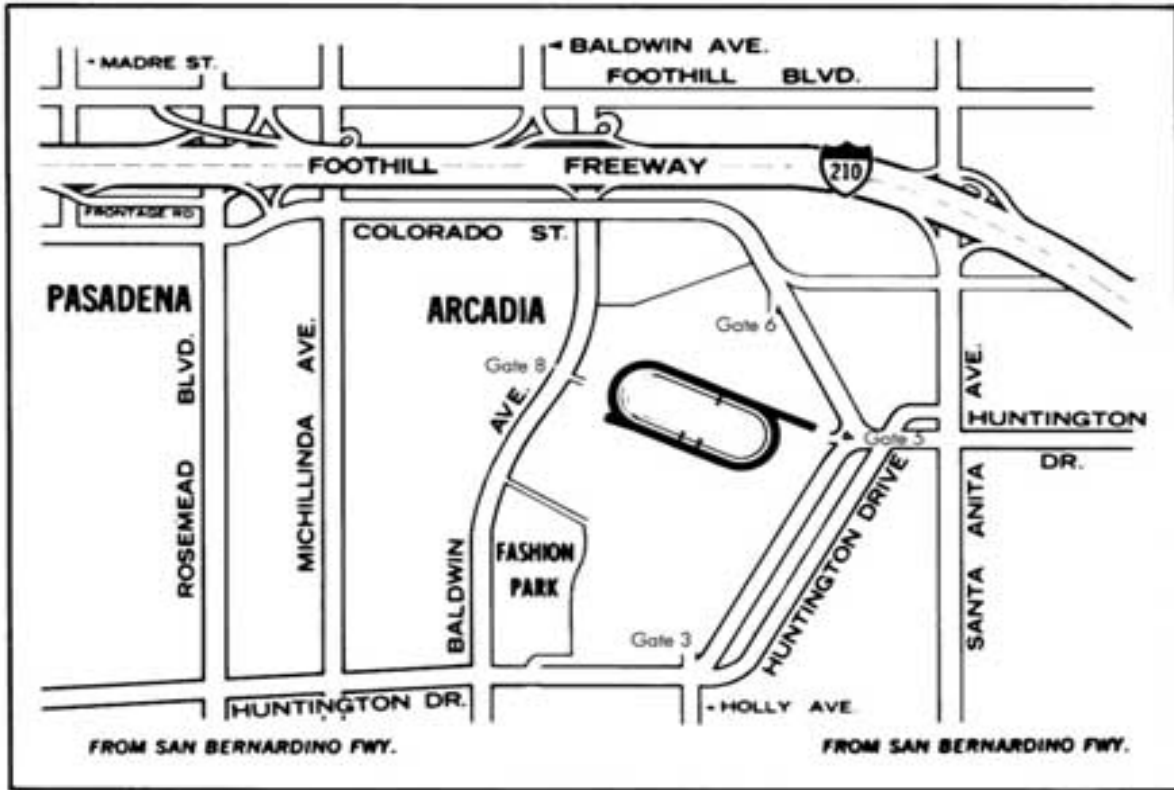

Directions to Santa Anita Race Track

North on Baldwin – Enter through Gate 8 and follow the signs.

Directions to Arcadia Masonic Center